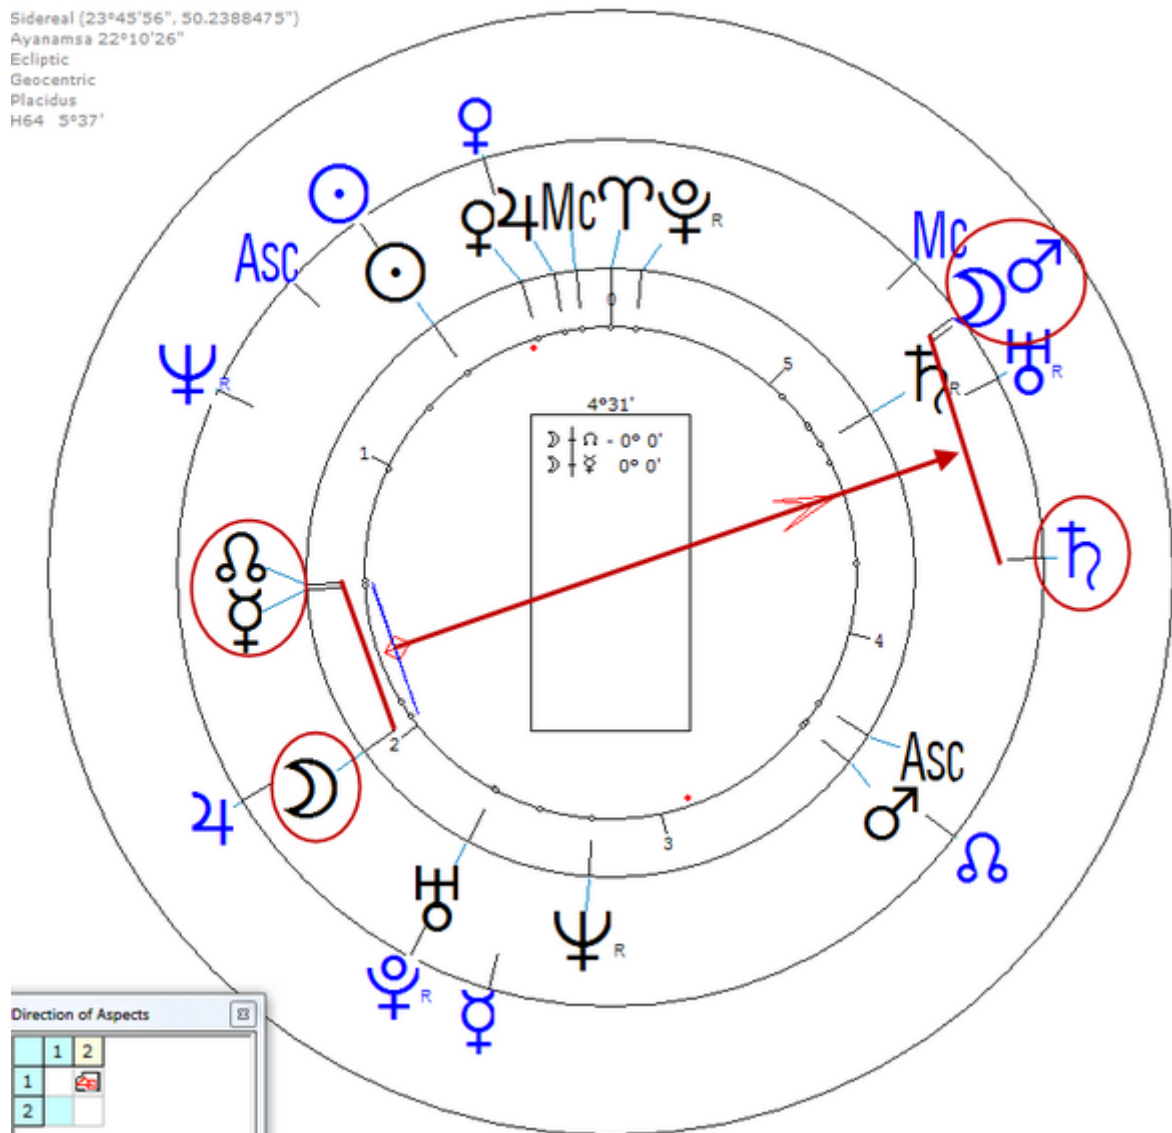

Hanau, Marthe

1 January 1886 at 22:00 (= 10:00 PM)Paris, France, 48n52, 2e20
French swindler.

<https://www.astro.com/astro-databank/Hanau,_Marthe>

Death by Suicide 19 July 1935 at 06:15 AM in Fresnes (Age 49)

Solar Return (Harmonic 64)

Solar $\sigma/\text{h} = \text{D}_n/\text{f}_n = \text{D}_n/\text{o}_n$

Solar $\text{D}/\text{o} = \sigma_n/\text{h}_n$

Hanau, Marthe

1 January 1886 Fri 22:00 (GMT+0:09:20) 48n52 2e20
Paris, France

Sidereal (23°45'56", 50.2388475")
Ayanamsa 22°10'26"
Ecliptic
Geocentric
Placidus
H64 5°37'